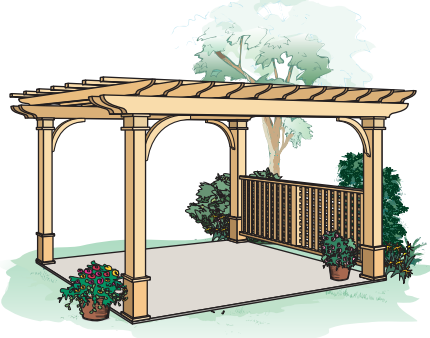

Summerwood Products Trellises

74 sq. ft. Trellis & 10' Catalina Cabana

10ft. x 20ft. Trellis

8ft. x 8ft. Trellis

12ft. x 24ft. Trellis

Instantly accent your living space!

The trellis, also known as a pergola, is a great way to add charming design to your living space. It is often used to enhance the exterior of outdoor structures or as decoration for the garden.

We have many options to satisfy your design needs.

Design Features:

- Great for adding shade and style to your outdoor space
- Constructed from quality western red cedar
- 2" x 6" rafters, optionally overlaid with 2" x 2" slats
- 2" x 8" beams support the rafters
- 4" x 4" support posts, upgradable to 6" x 6" or 10" round fiberglass pillars

Toll Free - 1 866 519-4634
design@summerwood.com
www.summerwood.com

What Trellis options are available?

Free-standing Trellis

\$22 /sq.ft. (pre-cut)
\$33 /sq.ft. (installed)

Our free-standing trellis comes with four 4" x 4" cedar posts.

Our trellis extension comes with two 4" x 4" cedar posts.

Larger trellises require additional posts for structural stability. Generally, trellises under 150 square feet won't require this.

Trellis Extension