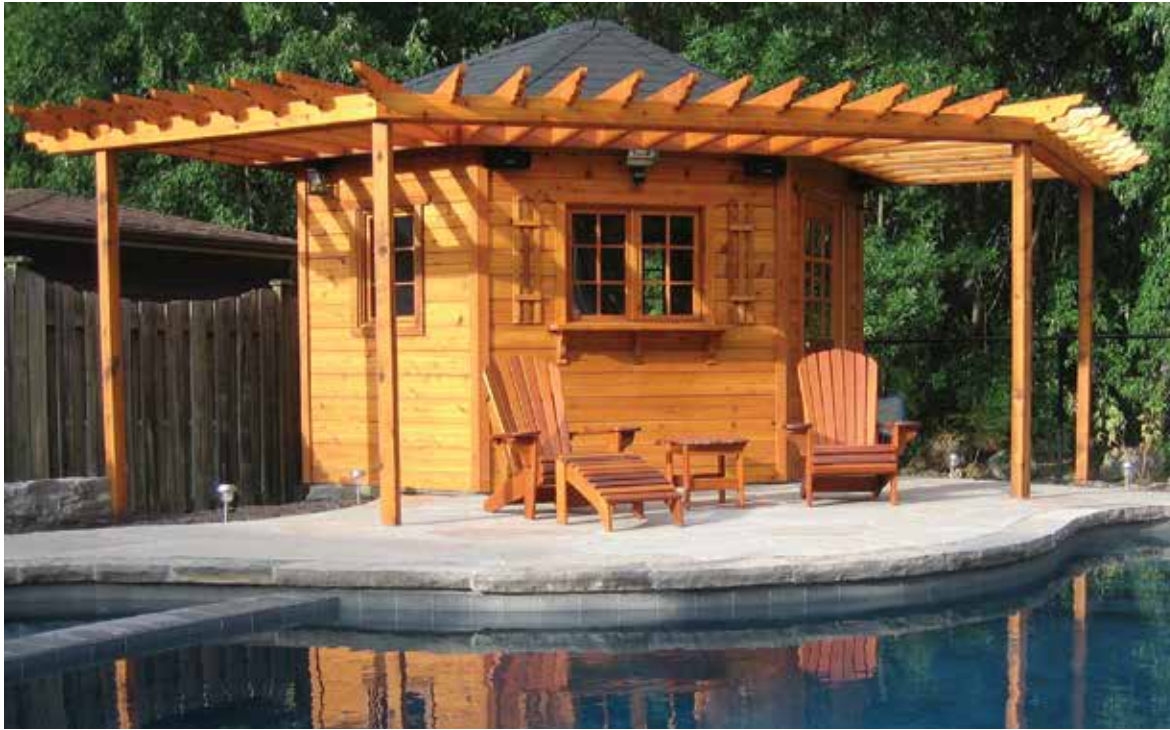

Summerwood Products Trellises

74 sq. ft. Trellis & 10' Catalina Cabana

10ft. x 20ft. Trellis

8ft. x 8ft. Trellis

12ft. x 24ft. Trellis

Instantly accent your living space!

The trellis, also known as a pergola, is a great way to add charming design to your living space. It is often used to enhance the exterior of outdoor structures or as decoration for the garden.

We have many options to satisfy your design needs.

Design Features:

- Great for adding shade and style to your outdoor space
- Constructed from quality western red cedar
- 2" x 6" rafters, optionally overlaid with 2" x 2" slats
- 2" x 8" beams support the rafters
- 4" x 4" support posts, upgradable to 6" x 6" or 10" round fiberglass pillars

Our trellis extension comes with two 4" x 4" cedar posts.

Larger trellises require additional posts for structural stability. Generally, trellises under 150 square feet won't require this.

Trellis Extension