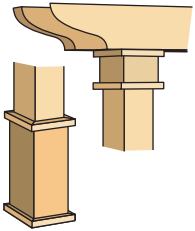

We have many options to satisfy your design needs.

Design Features:

- Great for adding shade and style to your outdoor space
- Constructed from quality western red cedar
- 2" x 6" rafters, optionally overlaid with 2" x 2" slats
- 2" x 8" beams support the rafters
- 4" x 4" support posts, upgradable to 6" x 6" or 10" round fiberglass pillars

Our trellis extension comes with two 4" x 4" cedar posts.

Larger trellises require additional posts for structural stability. Generally, trellises under 150 square feet won't require this.

Trellis Extension

\$16 /sq.ft. (pre-cut)
\$25 /sq.ft. (installed)

Post options

Post Brackets

All of our trellises come with metal post brackets to secure the trellis to the ground.

Post Wraps

All of our trellises come with upper and lower post wraps to conceal the post brackets and add decorative appeal.