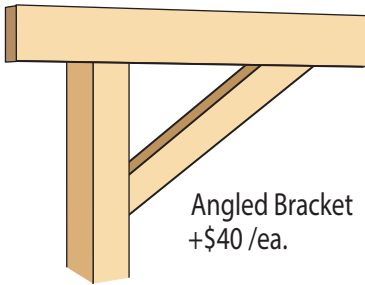

Bracket options

Angled Bracket
+$40 /ea.