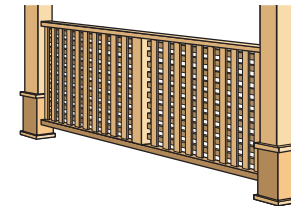

We have many options to satisfy your design needs.

Design Features:

- Great for adding shade and style to your outdoor space
- Constructed from quality western red cedar
- 2" x 6" rafters, optionally overlaid with 2" x 2" slats
- 2" x 8" beams support the rafters
- 4" x 4" support posts, upgradable to 6" x 6" or 10" round fiberglass pillars

10" Fiberglass Pillars Upgrade
+\$225 /post (upgrade pre-cut)
+\$275 /post (upgrade installed)
+\$400 /additional post (pre-cut)
+\$450 /additional post (installed)

Bracket options

Angled Bracket
+\$40 /ea.

Round Bracket
+\$60 /ea.

Lattice & Slats

Lattice

+\$14 /sq.ft.** (pre-cut)
+\$16 /sq.ft.** (installed)
** sq.ft. of lattice

2" x 2" Slats

+\$2.95 /sq.ft.* (pre-cut)
+\$4 /sq.ft.* (installed)
* sq.ft. of footprint