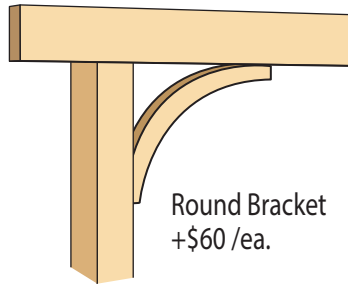

Round Bracket
+$60 /ea.